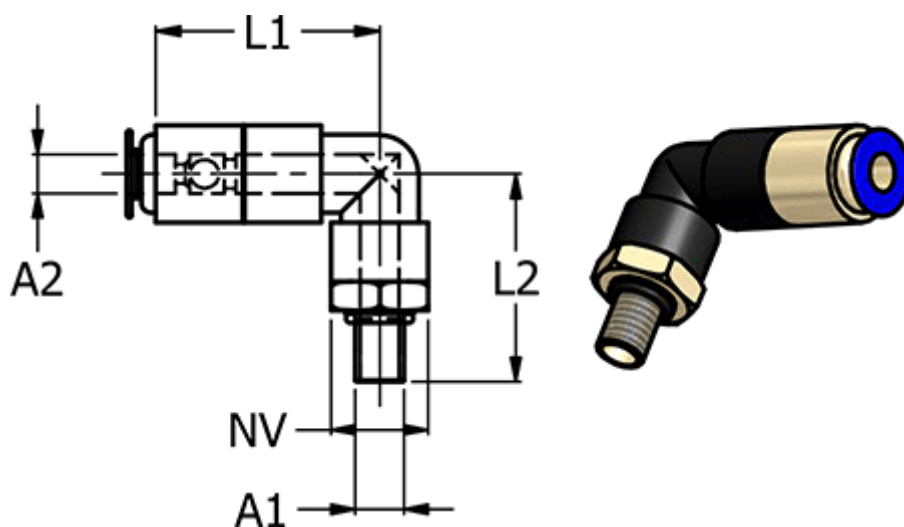

Article number: 58619754

Description: Elbow 197.54, vinkel Ø4-M5 with  
Stop valve, nickel plated brass

## Measures

Ext. hose diameter A2	= 4
L1	= 31.0
L2	= 21.3
NV	= 10
Thread A1	= M5